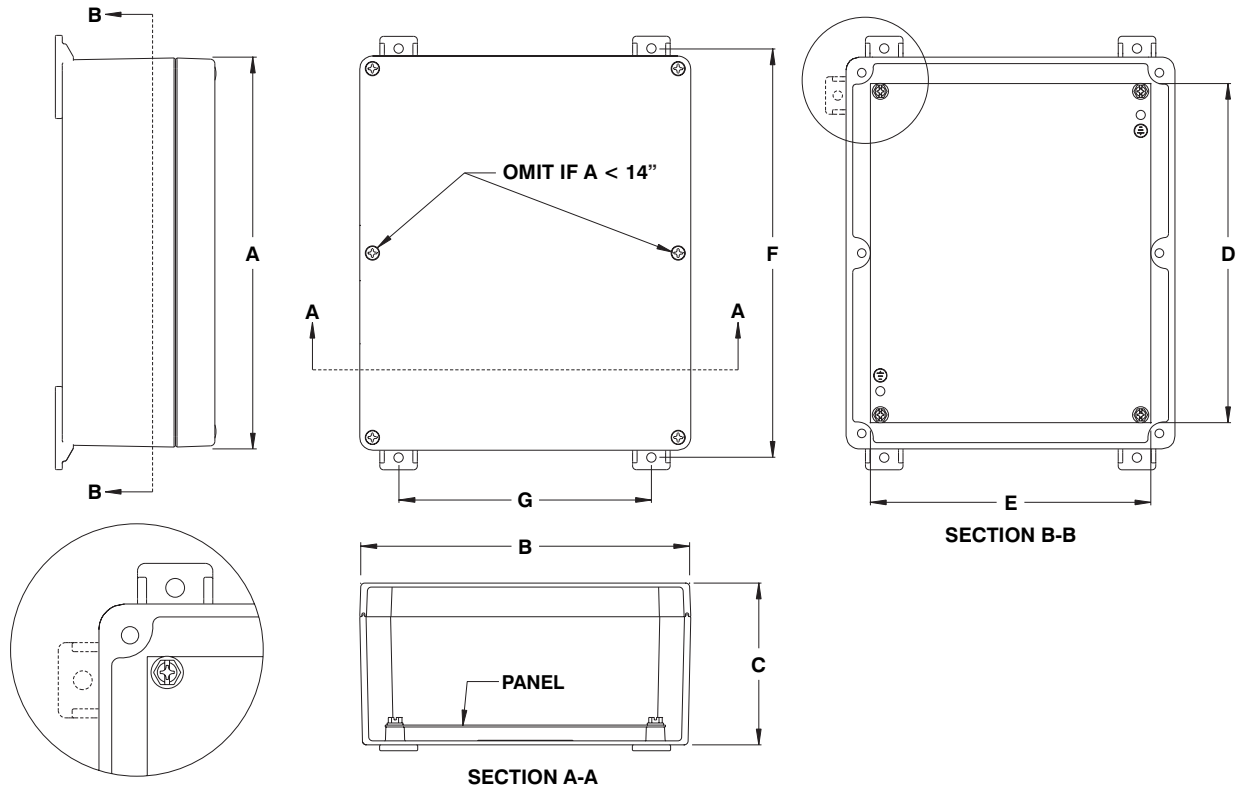

## SCREW COVER CORROSION RESISTANT FIBERGLASS ENCLOSURES

The 5412 ESFRS water, oil & dust tight enclosures are used indoors or outdoors, in areas where a corrosion problem exists or where the enclosures may be subject to hosing or water coming from any direction, or for protection against dust, dirt or oil splashing. The 5412 ESFRS is aesthetically designed and exclusively produced by EXM, and is made of a SMC polyester fiberglass composite. Fiberglass is

**CSA-US Certified  
NEMA/EEMAC 4X / IP66**

The 5412 ESFRS  
Available only from EXM

CATALOG NUMBER	DIMENSIONS							SHIP WGT LBS.
	A	B	C	D	E	F	G	
5412 ESFRS040403	4.5	4.5	3.125	--	--	4.937	2	1
5412 ESFRS040604	4.5	6.5	4.125	2.88	4.88	4.937	4	2
5412 ESFRS060404	6.5	4.5	4.125	4.88	2.88	6.937	2	2
5412 ESFRS060604	6.5	6.5	4.125	4.88	4.88	6.937	4	2
5412 ESFRS060804	6.5	8.5	4.125	4.88	6.88	6.937	6	2
5412 ESFRS080604	8.5	6.5	4.125	6.88	4.88	8.937	4	2
5412 ESFRS080804	8.5	8.5	4.125	6.88	6.88	8.937	6	3
5412 ESFRS081004	8.5	10.5	4.125	6.88	8.88	8.937	8	4
5412 ESFRS100804	10.5	8.5	4.125	8.88	6.88	10.937	6	4
5412 ESFRS101205	10.5	12.5	5.125	8.88	10.88	10.937	10	7
5412 ESFRS121005	12.5	10.5	5.125	10.88	8.88	12.937	8	7
5412 ESFRS081006	8.5	10.5	6.125	6.88	8.88	8.937	8	6
5412 ESFRS100806	10.5	8.5	6.125	8.88	6.88	10.937	6	6
5412 ESFRS121206	12.5	12.5	6.125	10.88	10.88	12.937	10	10
5412 ESFRS121406	12.5	14.5	6.125	10.88	12.88	12.937	12	12
5412 ESFRS141206	14.5	12.5	6.125	12.88	10.88	14.937	10	12
5412 ESFRS161406	16.5	14.5	6.125	14.88	12.88	16.937	12	16