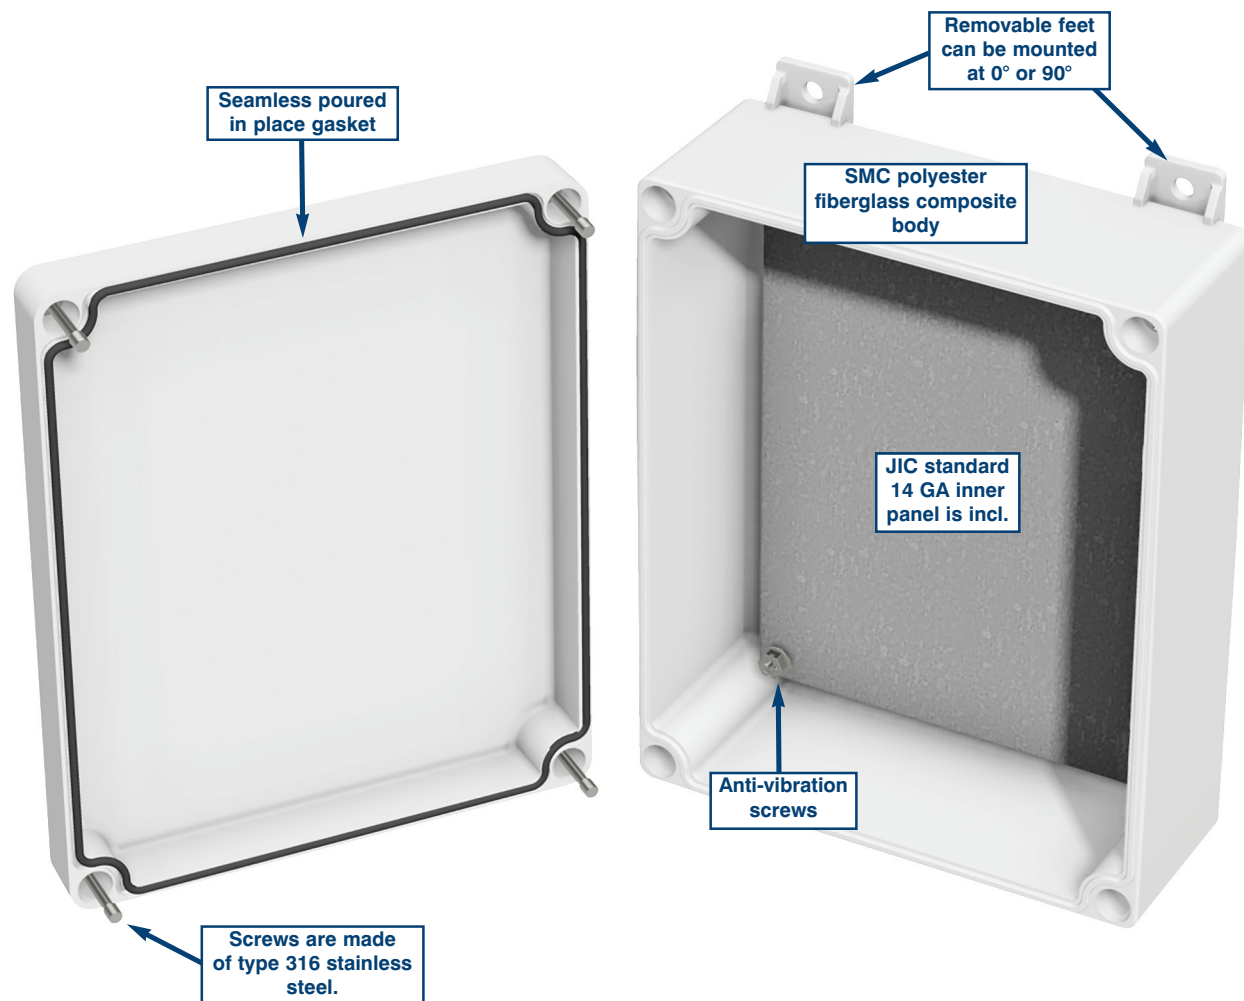

SCREW COVER CORROSION RESISTANT FIBERGLASS ENCLOSURES

The 5412 ESFRS water, oil & dust tight enclosures are used indoors or outdoors, in areas where a corrosion problem exists or where the enclosures may be subject to hosing or water coming from any direction, or for protection against dust, dirt or oil splashing. The 5412 ESFRS is aesthetically designed and exclusively produced by EXM, and is made of a SMC polyester fiberglass composite. Fiberglass is

the material of choice for numerous industrial applications. Its electrical, chemical and physical properties allow reinforced fiberglass to be used in many environments, and for a wide variety of applications. A high quality, robotically poured-in-place, seamless gasket ensures a complete NEMA 4X seal. The cover screws are made of stainless steel. The mounting feet can be installed at 0° or 90°, to be used

either at the top and bottom of the box or at its sides. The 5412 ESFRS enclosures come with a JIC standard 14 GA galvanized inner panel, which can be interchanged with the panels used in ESCH enclosures. Inner panels and mounting feet are secured by anti-vibration screws.

**CSA-US Certified
NEMA/EEMAC 4X / IP66**

The 5412 ESFRS
Available only from EXM